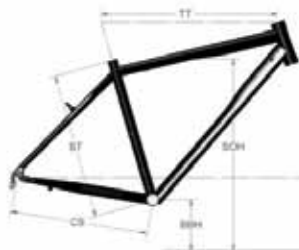

Motor ▶ SL 350W

Autonomy ▶ Medium: 60 km - 37V x 6,4Ah  
 Long: 90 km - 48V x 6,6Ah  
 Extra Long: 105 km - 48V x 8,8Ah

### GEOMETRY

Size (mm)	U
ST	430
CS	510
TT	622
BBH	285
SOH	436

*Actual product may differ from image shown.*

Rear rack battery

Ebike kickstand

Internal cable

Console

Light and powerful motor