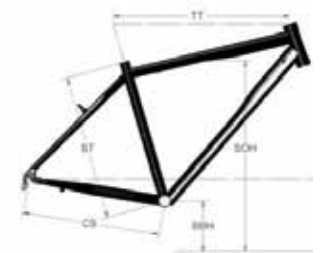

Motor ▶ SL 350W

Autonomy ▶ 80 km - 48V x 6,6Ah

Actual product may differ from image shown.

GEOMETRY

Size (mm)	S	M	L	XL
ST	420	460	500	560
CS	445	445	445	445
TT	540	560	585	615
BBH	271	271	271	271
SOH	687	714	757	837