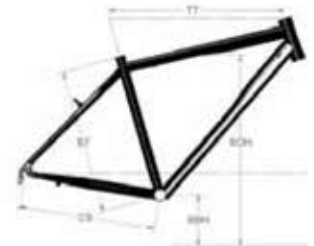

Actual product may differ from image shown.

Motor ▶ 250W

Autonomy ▶ 125 km

Color:	Black
Size:	4 size : S-42 cm, M-46 cm, L-50 cm, XL-56 cm
Motor:	Shimano KDUE6050L drive unit,DU-E6050, black
Battery:	Shimano KBTE6010 BT-E6010
Display:	Shimano SC-E6000, black
Switch:	Shimano Switch SW-E6000, black
Frame:	MD-1 Disc 700C aluminum 6061 P/G tubes
Fork:	Steel unicrown fork integrated head,1-1/8
Hub:	Shimano HB-RM35 for center lock disc brake, black
Rim:	Alex TD26 700Cx32H, black
Tire:	Schwalbe Marathon Green Guard 700x35C
Shifter:	Shimano SI-M3000-R, Acera, 9-Speed
Rear derailleur:	Shimano Alivio Rd-M4000-SGS, 9-Speed, shadow design
Chain:	Shimano CN-E6070-9
Chainwheel:	Shimano SM-CRE60, 38T W/Cg (Double)
Crank:	Shimano FC-E6000, 170,m
Cassette:	Shimano CS-HG200-9, 9-Speed, 11/34T (BN)
Pedal:	Wellgo alloy body steel cage, black
Saddle:	Velo VL-6106, black cover, double density base, gel padding
Seatpost:	Kalloy Sp-600 alloy, black
Handlebar:	HI MTB-AL-330BT alloy ø31.8mm, R:30 Swept 15D, black
Bar stem:	Kalloy AS-601 alloy ø31.8mm, ext: 90, angle:15D
Headset:	VP VP-A48E steel intergrated ahead, black
Brake lever:	Shimano Acera BRM3050JKIT
Brake set:	Shimano Acera disc-brake assembled set
Grip / Tape:	Velo VLG-690AD2 rubber/gel, black/dark Grey
Rotor:	Shimano SM-RT54, 160mm
Seat Post Clamp:	Lee Chi 207QE Alloy ø31.8mm W/ QR Black
Kickstand:	Standwell SW-RA024J Alloy Adjustable Black

GEOMETRY				
Size (mm)	S	M	L	XL
ST	420	460	500	560
CS	500	500	500	500
TT	540	560	585	615
BBH	285	231	271	271
SOH	345	687	757	837

* Specifications subject to change without notice.